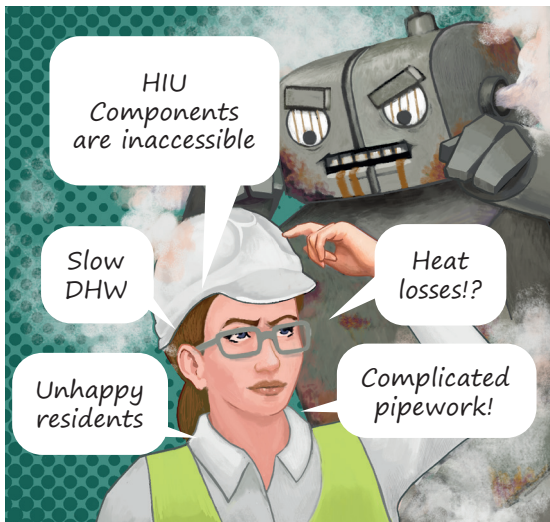

See our hero take on this troublesome villain who represents inefficient, poorly designed heat interface units.

The villain is wreaking havoc on this communal heating system. Energy is being wasted and maintenance is impossible.

Our hero wonders "How do I begin to deal with this nightmare?"

She finds it quick and easy to install Essco's HIU. She can even control the settings on her phone!

That's the last time our hero will waste time on inefficient poorly designed HIUs!